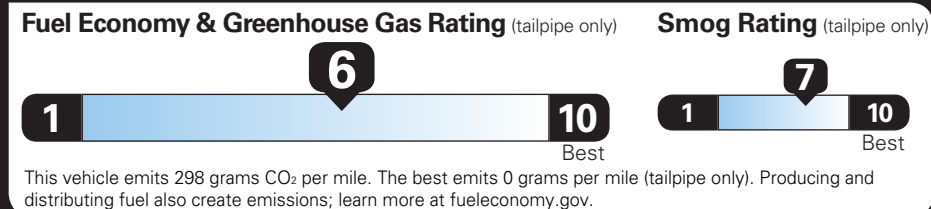

TOTAL VEHICLE & OPTIONS \$22,495.00

DESTINATION CHARGE 1,095.00

TOTAL VEHICLE PRICE* \$23,590.00

EPA DOT Fuel Economy and Environment

Gasoline Vehicle

Fuel Economy **30** MPG combined city/hwy
 28 city 32 highway
 3.3 gallons per 100 miles

TRAX FWD
 Small station wagons range from 16 to 120 MPG. The best vehicle rates 140 MPGe.

You save **\$750** in fuel costs over 5 years compared to the average new vehicle.

Annual fuel cost **\$1,800**

Actual results will vary for many reasons, including driving conditions and how you drive and maintain your vehicle. The average new vehicle gets 28 MPG and costs \$9,750 to fuel over 5 years. Cost estimates are based on 15,000 miles per year at \$3.60 per gallon. MPGe is miles per gasoline gallon equivalent. Vehicle emissions are a significant cause of climate change and smog.